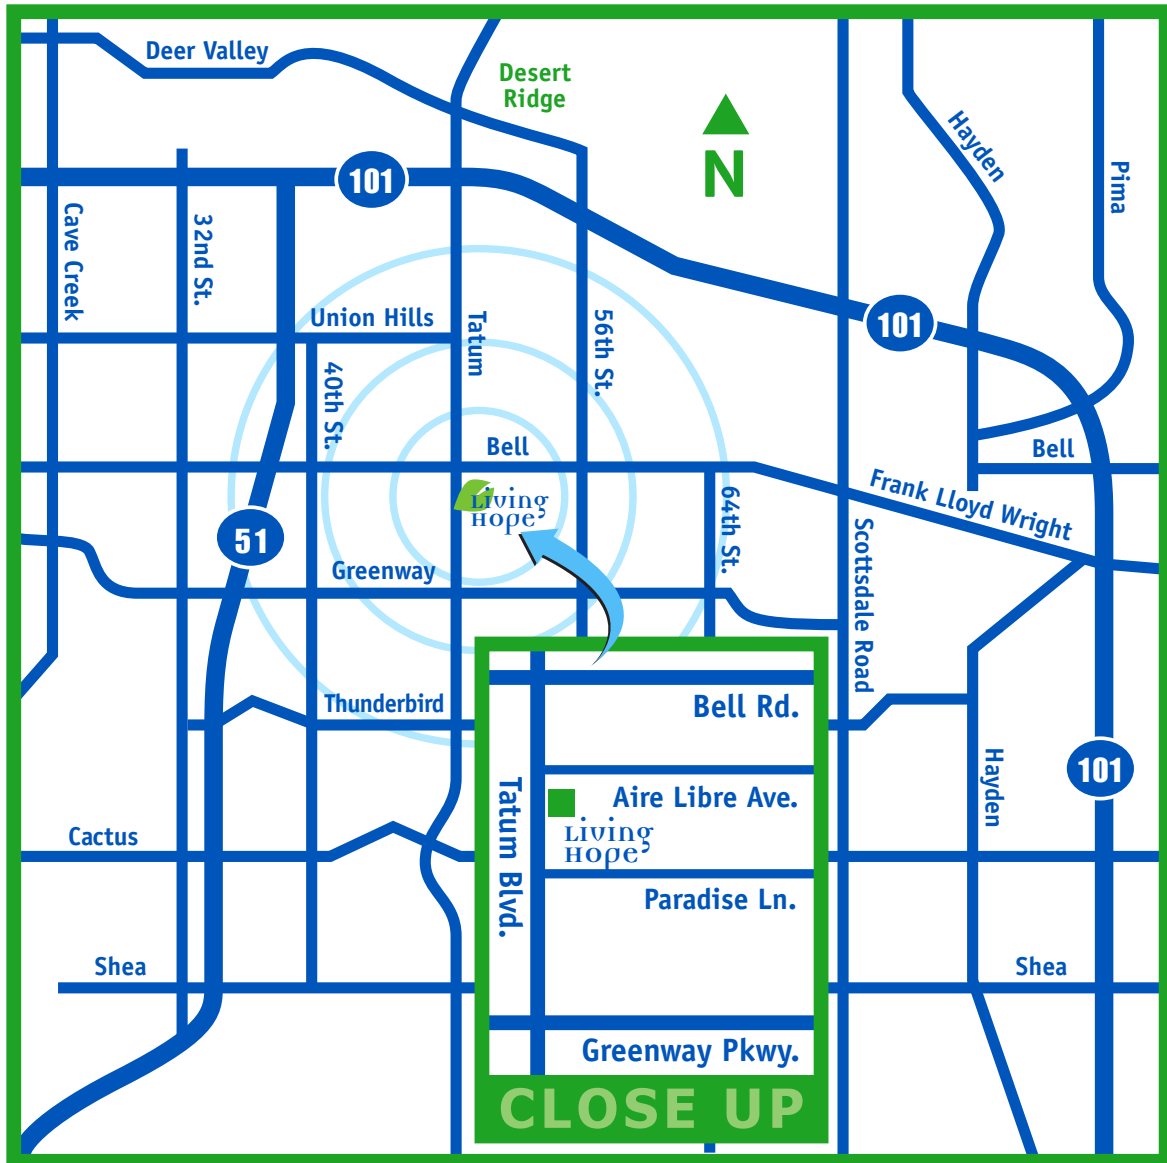

16421 N. Tatum Blvd. • Phoenix, AZ 85032 • 602.448.7912

**Route #1:**

Exit the Loop 101 at Tatum Blvd. Continue south on Tatum Blvd. past Bell Road. Shortly after passing Aire Libre Avenue, make a left into our parking lot.

**Route #2**

From Route 51 North, exit Greenway Parkway and continue east toward Scottsdale. Turn left on Tatum Blvd. Heading north on Tatum, pass Paradise Lane and make the right into our parking lot, just before Aire Libre Avenue.